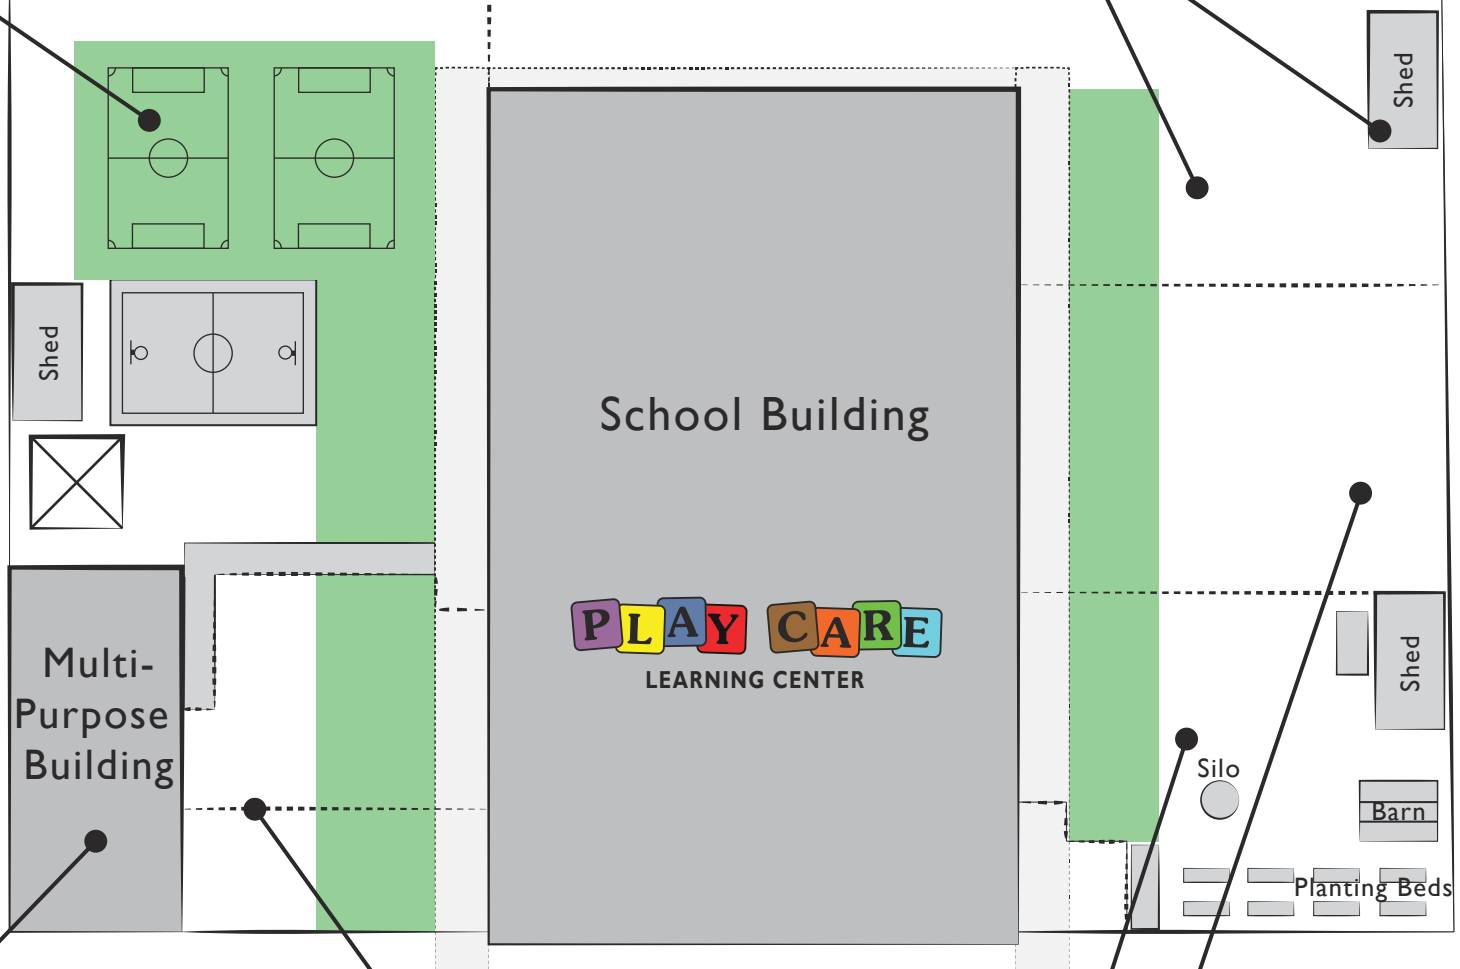

## Sports Playground

The Sports playground focuses on gross motor skill building and with 2 regulation A6 soccer fields, a basketball/hockey court and plenty of room to run this playground is perfect. A covered 15'x15' sand play area is also included for more mellow play.

## Sheds

Because we have many outdoor activities for children we need a lot of storage space. We have a total of 3 sheds to store tools, materials, activity toys and projects to help support children's imagination, skill building and development. Our sheds mimick our main building in design to keep harmony. Our sheds, sand play and chicken coop require additional City approvals expected in 2018.